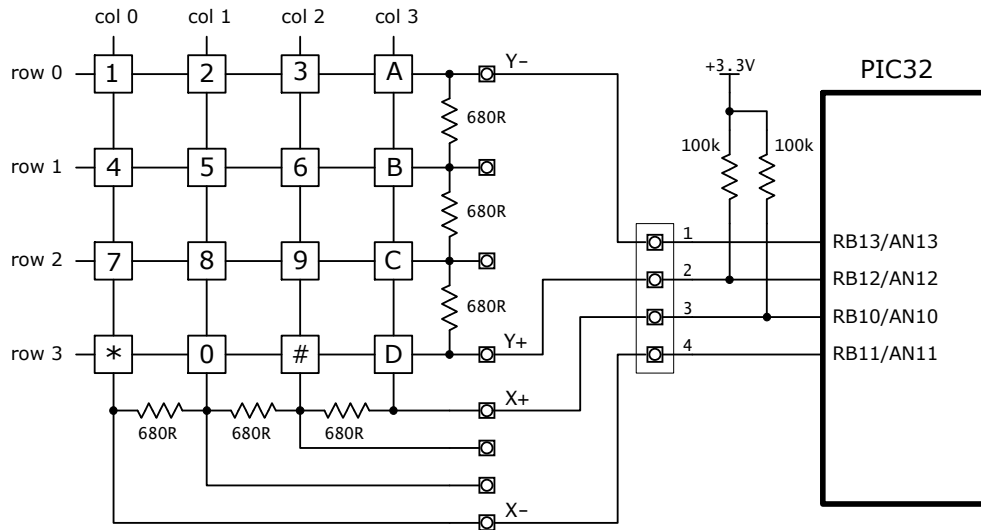

4-WIRE KEYPAD INTERFACE

MJB 2016